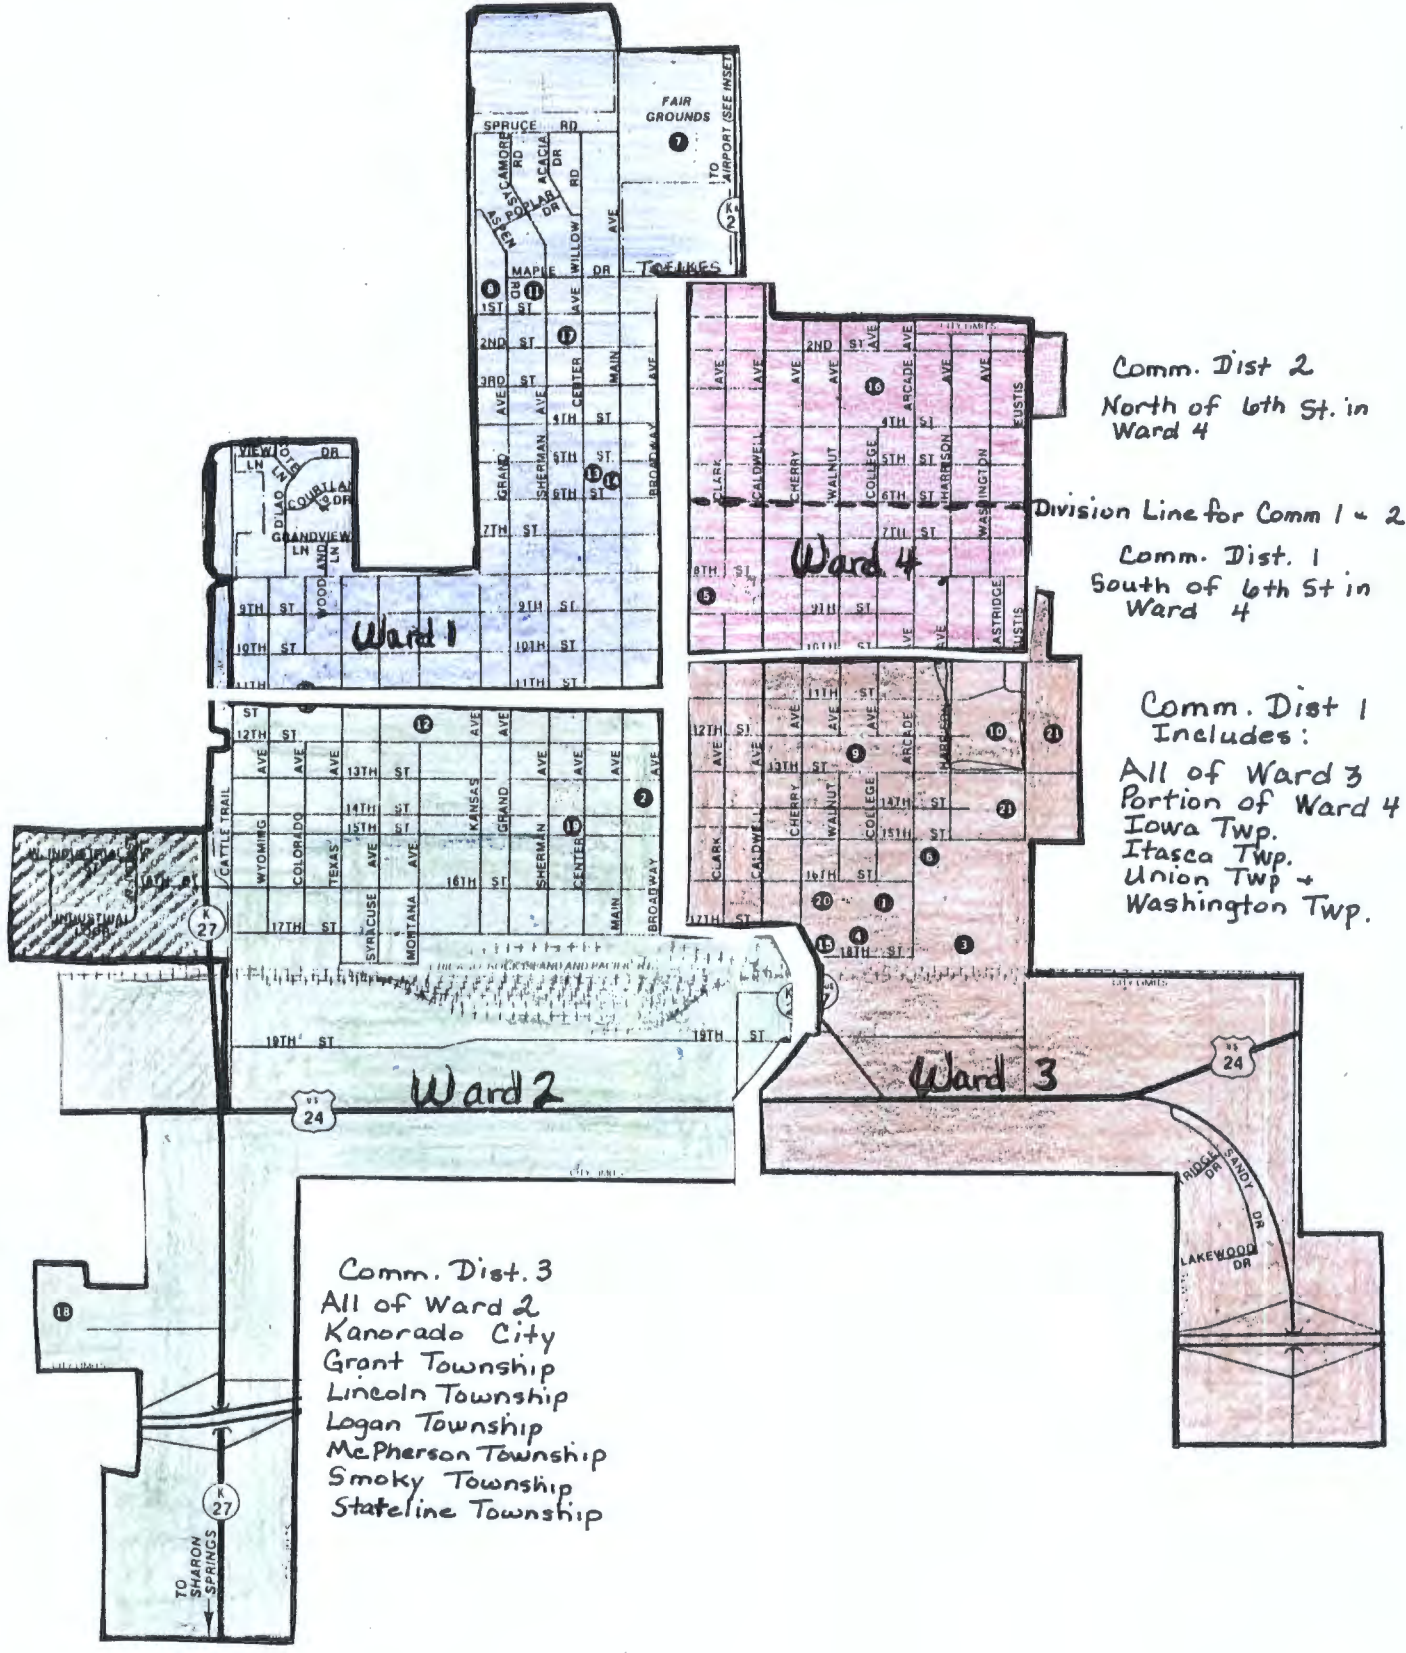

6-22-10

Comm. Dist 2
Includes:

All of Ward 1
Portion of Ward 4
north of 6th St.
Llanos Twp.
Shermanville Twp.
Voltaire Twp.

Roeder
Add.

Comm. Dist 2
North of 6th St. in
Ward 4

Division Line for Comm 1 & 2

Comm. Dist. 1
South of 6th St in
Ward 4

Comm. Dist 1
Includes:

All of Ward 3
Portion of Ward 4
Iowa Twp.
Itasca Twp.
Union Twp +
Washington Twp.

Comm. Dist. 3
All of Ward 2
Kanorado City
Grant Township
Lincoln Township
Logan Township
McPherson Township
Smoky Township
Stateline Township

GOODLAND

- 51.01 Grant
- 52.01 } Iowa 32
- 52.02 }
- 53.01 Itasca
- 54.01 Lincoln
- 55.01 } Llanos 314
- 55.02 }
- 56.01 Logan
- 57.01 McPherson
- 58.01 Shermanville
- 59.01 Smoky
- 60.01 Stateline
- 61.01 } Union 314
- 61.02 }
- 62.01 Voltaire
- 63.01 Washington