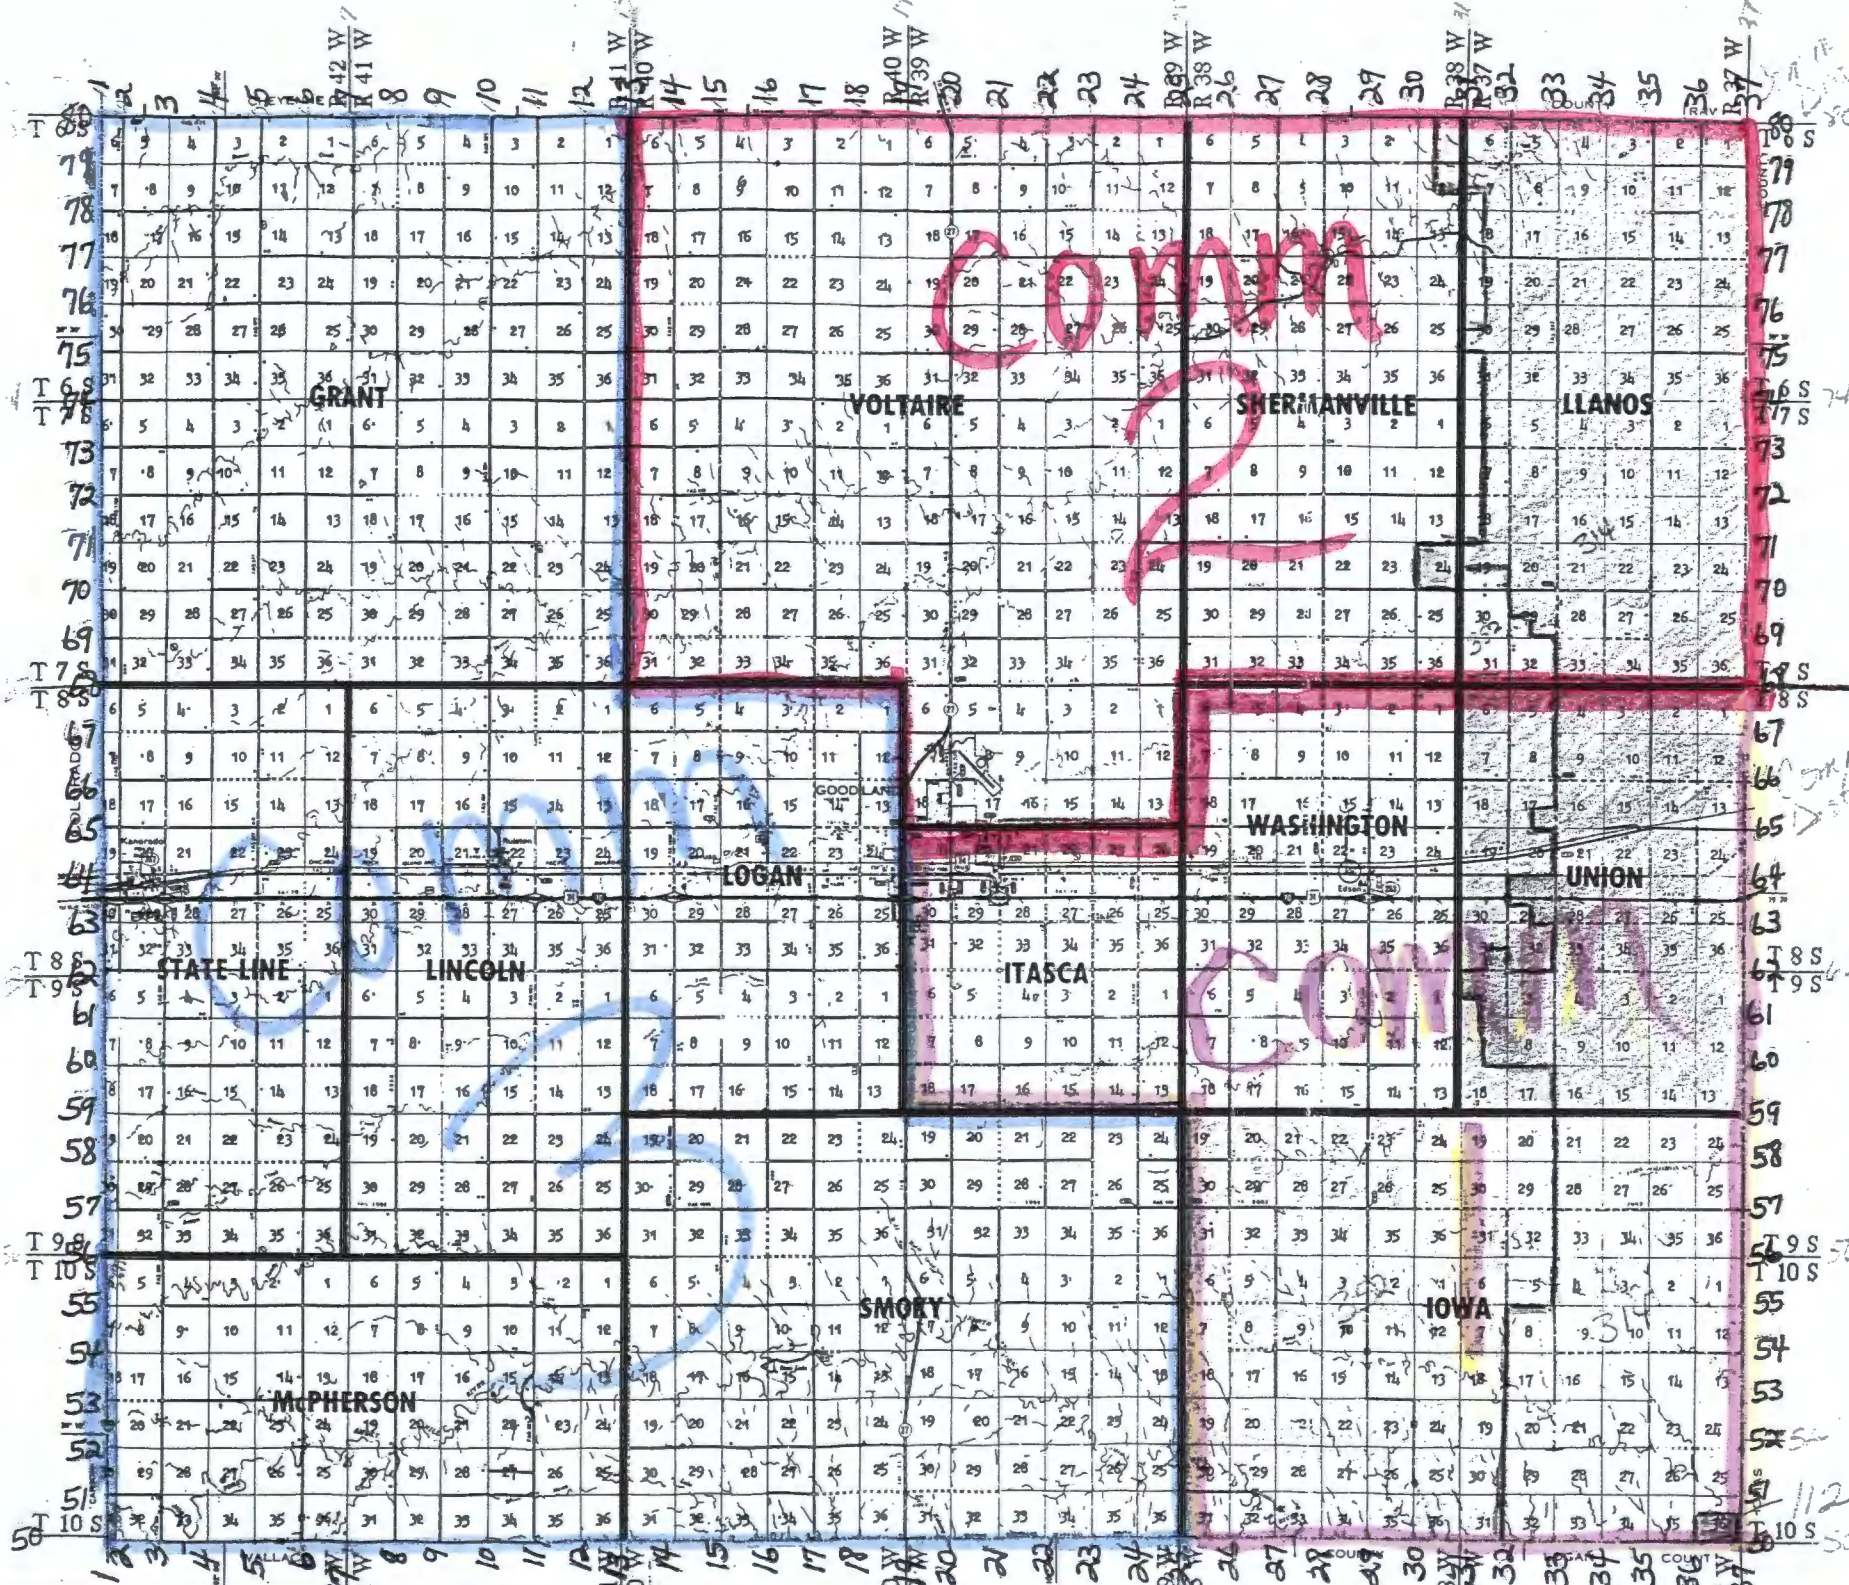

6-22-10

Comm. Dist 2
Includes:

All of Ward 1
Portion of Ward 4
north of 6th St.
Llanos Twp.
Shermanville Twp.
Voltaire Twp.

Roeder
Add.

Comm. Dist 2
North of 6th St. in
Ward 4

Division Line for Comm 1 & 2

Comm. Dist. 1
South of 6th St in
Ward 4

Comm. Dist 1
Includes:

All of Ward 3
Portion of Ward 4
Iowa Twp.
Itasca Twp.
Union Twp +
Washington Twp.

Comm. Dist. 3
All of Ward 2
Kanorado City
Grant Township
Lincoln Township
Logan Township
McPherson Township
Smoky Township
Stateline Township

GOODLAND

- 51.01 Grant
- 52.01 } Iowa 32
- 52.02 }
- 53.01 Itasca
- 54.01 Lincoln
- 55.01 } Llanos 314
- 55.02 }
- 56.01 Logan
- 57.01 McPherson
- 58.01 Shermanville
- 59.01 Smoky
- 60.01 Stateline
- 61.01 } Union 314
- 61.02 }
- 62.01 Voltaire
- 63.01 Washington