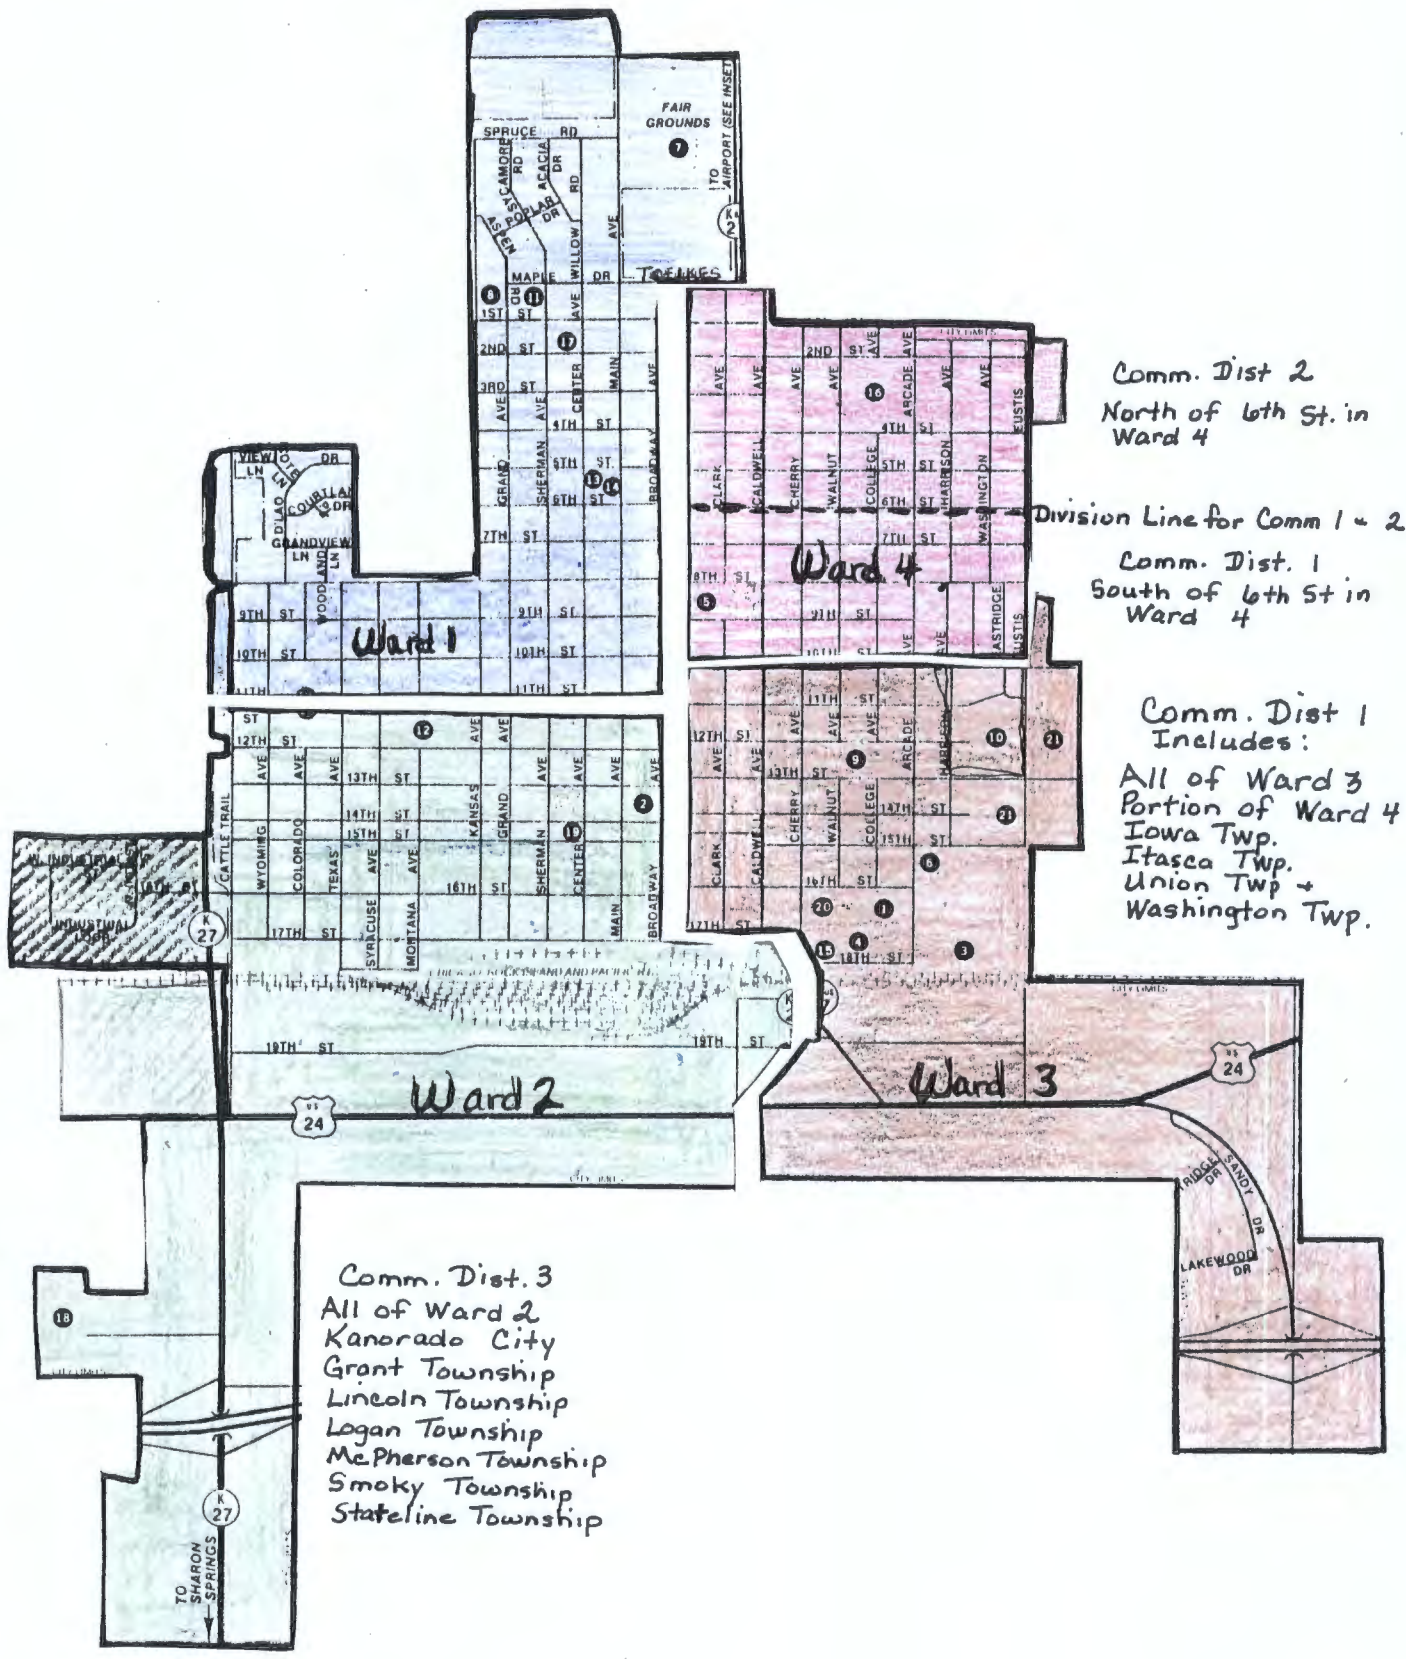

6-22-10

Comm. Dist 2
Includes:

All of Ward 1
Portion of Ward 4
north of 6th St.
Llanos Twp.
Shermanville Twp.
Voltaire Twp.

Roeder
Add.

Comm. Dist 2
North of 6th St. in
Ward 4

Division Line for Comm 1 & 2
Comm. Dist. 1
South of 6th St in
Ward 4

Comm. Dist 1
Includes:
All of Ward 3
Portion of Ward 4
Iowa Twp.
Itasca Twp.
Union Twp +
Washington Twp.

Comm. Dist. 3
All of Ward 2
Kanorado City
Grant Township
Lincoln Township
Logan Township
McPherson Township
Smoky Township
Stateline Township

GOODLAND

- 51.01 Grant
- 52.01 } Iowa
- 52.02 } 32
- 53.01 Itasca
- 54.01 Lincoln
- 55.01 } Llanos 314
- 55.02 } 352
- 56.01 Logan
- 57.01 McPherson
- 58.01 Shermanville
- 59.01 Smoky
- 60.01 State Line
- 61.01 } Union 314
- 61.02 } 352
- 62.01 Voltaire
- 63.01 Washington