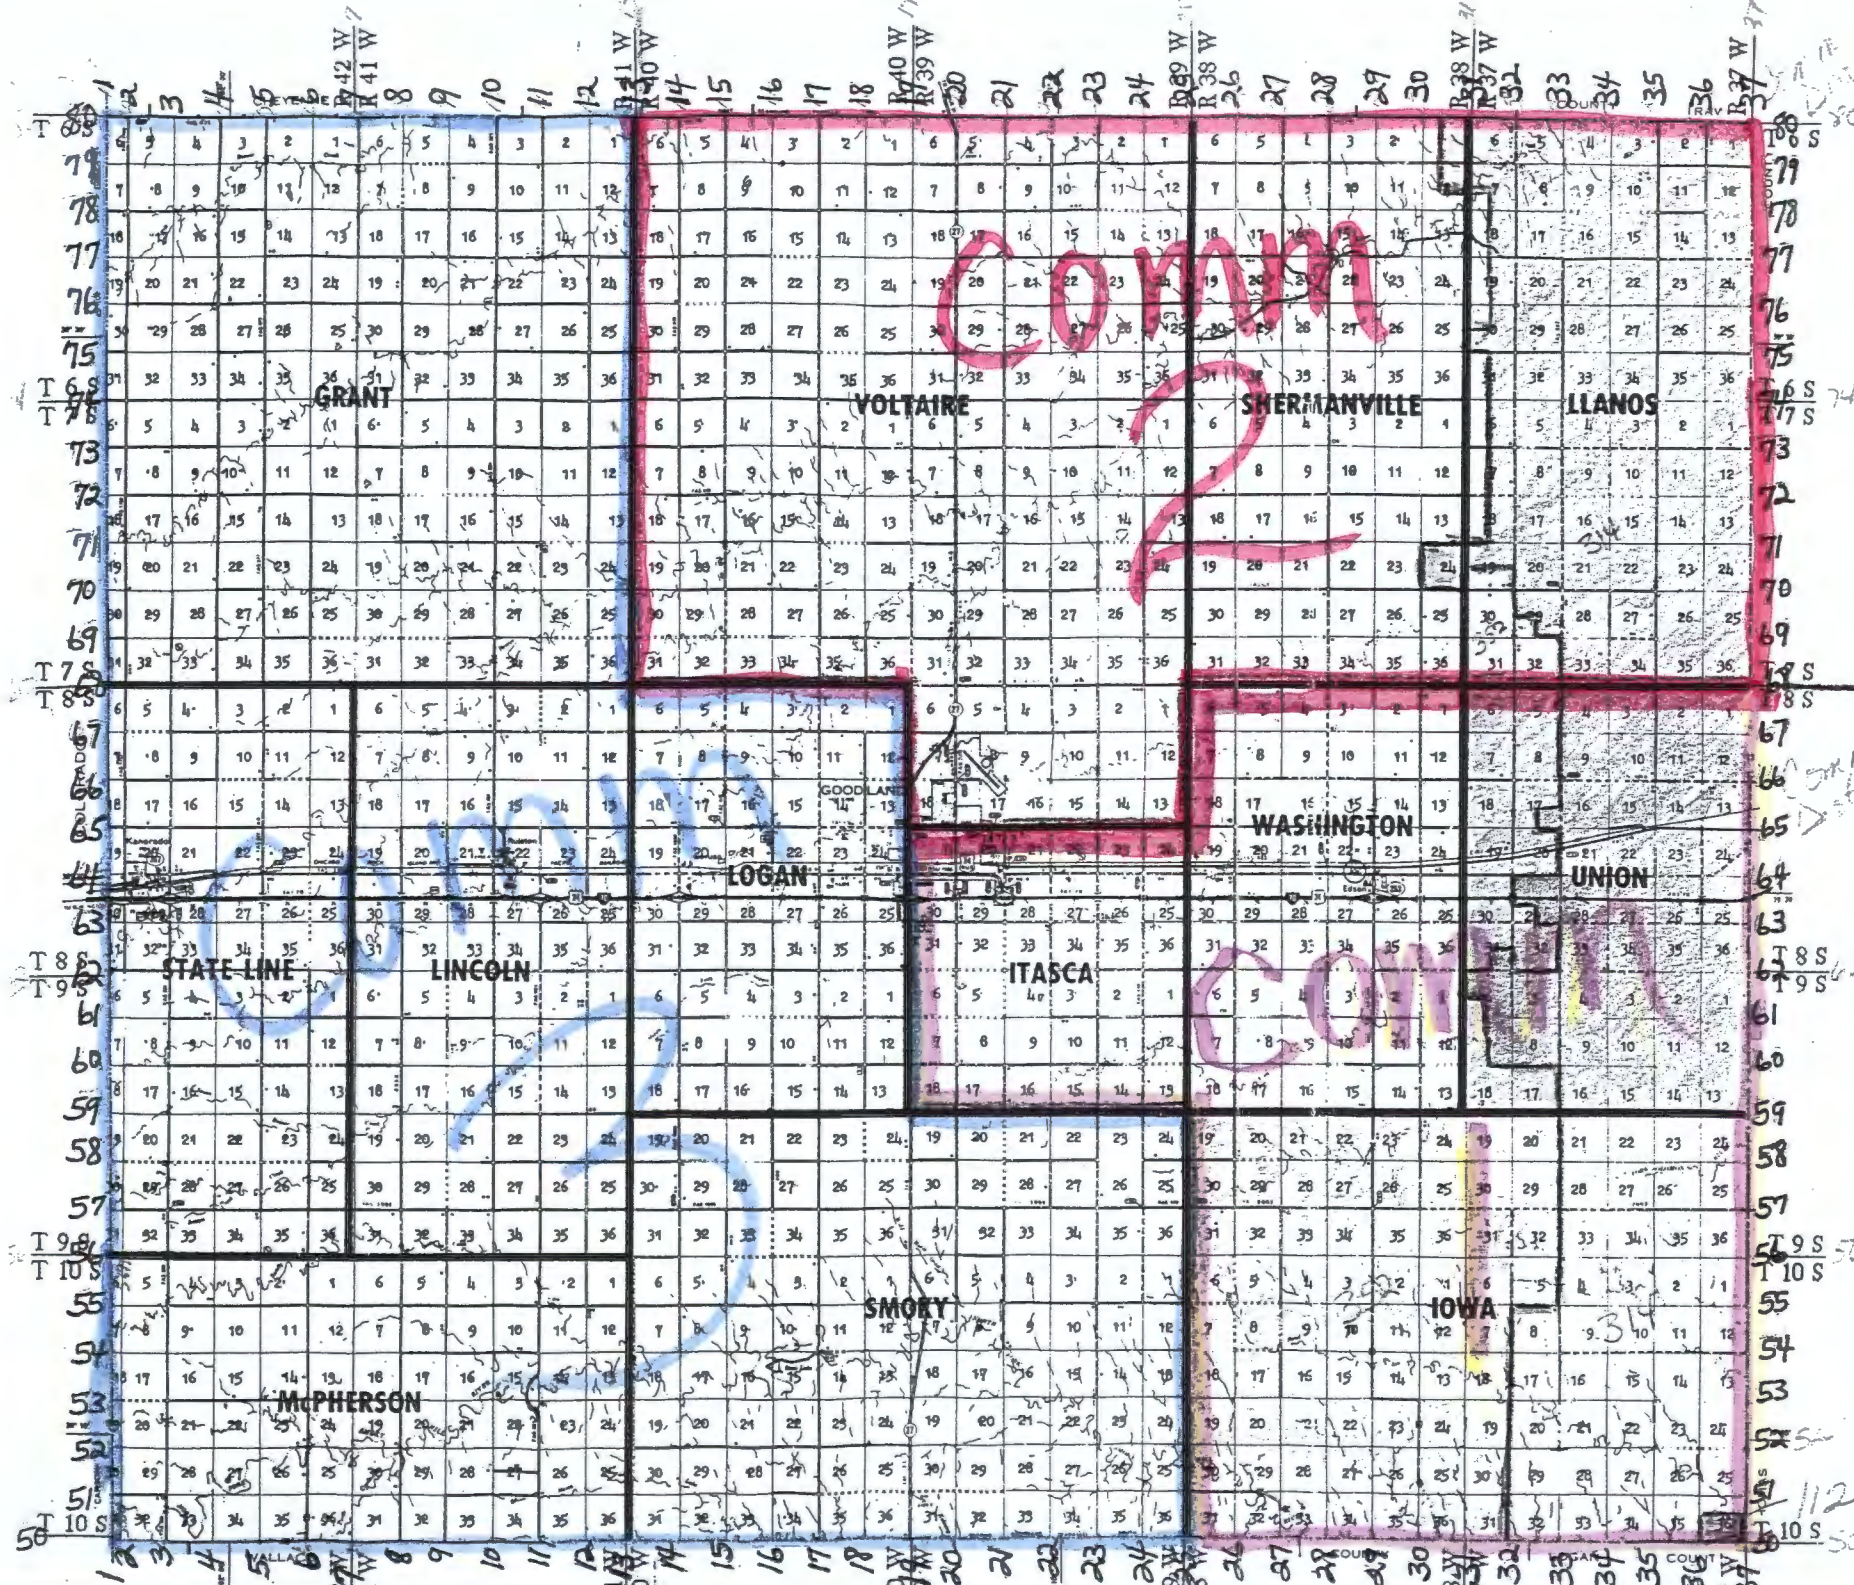

6-22-10

Comm. Dist 2
Includes:

All of Ward 1
Portion of Ward 4
north of 6th St.
Llanos Twp.
Shermanville Twp.
Voltaire Twp.

Roeder
Add.

Comm. Dist 2
North of 6th St. in
Ward 4

Division Line for Comm 1 & 2
Comm. Dist. 1
South of 6th St in
Ward 4

Comm. Dist 1
Includes:
All of Ward 3
Portion of Ward 4
Iowa Twp.
Itasca Twp.
Union Twp +
Washington Twp.

Comm. Dist. 3
All of Ward 2
Kanorado City
Grant Township
Lincoln Township
Logan Township
McPherson Township
Smoky Township
Stateline Township

GOODLAND

- 51.01 Grant
- 52.01 } Iowa
- 52.02 } 32
- 53.01 Itasca
- 54.01 Lincoln
- 55.01 } Llanos 314
- 55.02 } 352
- 56.01 Logan
- 57.01 McPherson
- 58.01 Shermanville
- 59.01 Smoky
- 60.01 State Line
- 61.01 } Union 314
- 61.02 } 352
- 62.01 Voltaire
- 63.01 Washington